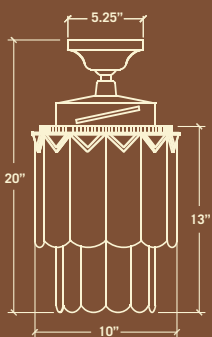

PARIS FAN

Includes 3" and 7" down rods, yielding 20" or 24" overall length
For optional down rods, see page 12

ENERGY INFORMATION 52" span at high speed		
AIRFLOW 5,931 Cubic feet per minute	ELECTRICITY USE 73 Watts (excludes lights)	AIRFLOW EFFICIENCY 81 Cubic feet per minute per watt